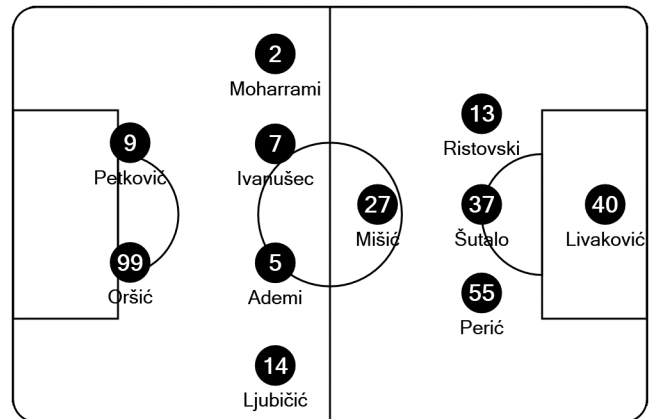

- 33 Ivan Nevistić (GK)
- 3 Daniel Štefulj
- 6 Rasmus Lauritsen
- 10 Martin Baturina
- 11 Mahir Emreli
- 12 Petar Bočkaj
- 18 Josip Drmić
- 20 Antonio Marin
- 28 Kévin Théophile-Catherine
- 31 Marko Bulat
- 70 Luka Menalo
- 77 Dario Špikić

Coach:

Ante Čačić

Assistant referees: Cyril Mugnier (FRA)

Mehdi Rahmouni (FRA)

VAR: Jérôme Brisard (FRA)

Assistant VAR: Marco Fritz (GER)

Weather conditions: Rain / Temperature: 15°C / Humidity: 71%

(C) Captain

(GK) Goalkeeper

(* Misses next match if booked)

19:53:55CET
02 Nov 2022