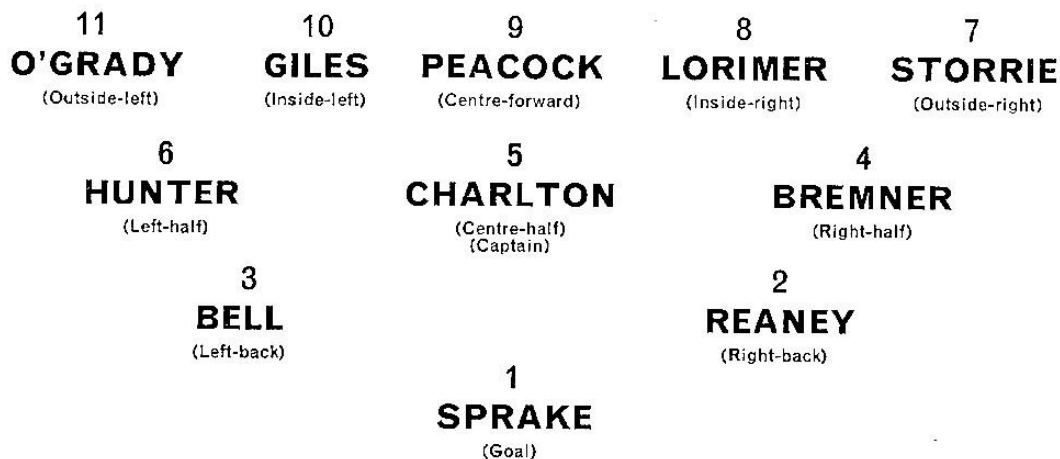

CHELSEA

Colours—Shirts: Royal Blue. Shorts: Royal Blue. Stockings: White.

Referee:
Mr. K. DAGNALL (Bolton)

Linesmen:
Mr. D. T. MARKALL (Bridgwater)
(Red Flag)

Mr. K. W. SUTCLIFF
(Rainham, Essex)
(Yellow Flag)

SUBSTITUTES

CHELSEA:

LEEDS:

LEEDS UNITED

Colours—Shirts: White. Shorts: White. Stockings: White.