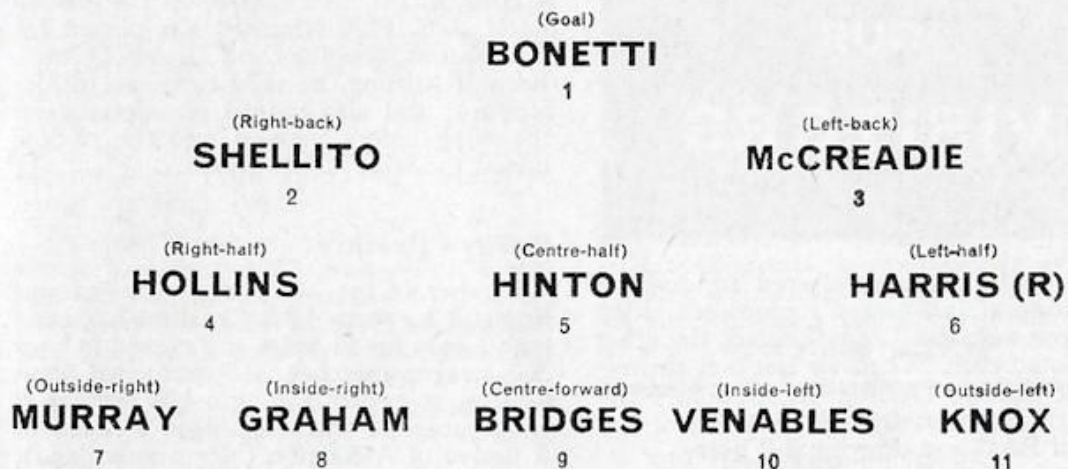

CHELSEA

Colours—Shirts: Royal Blue. Shorts: Royal Blue. Stockings: White.

Referee:
Mr. W. CLEMENTS
(West Bromwich)

Linesmen:
Mr. E. J. KNIGHT
(Taunton)
(Red Flag)
Mr. A. F. MASON
(Swindon)
(Yellow Flag)

LEEDS UNITED

Colours—Shirts: White. Shorts: White. Stockings: White.