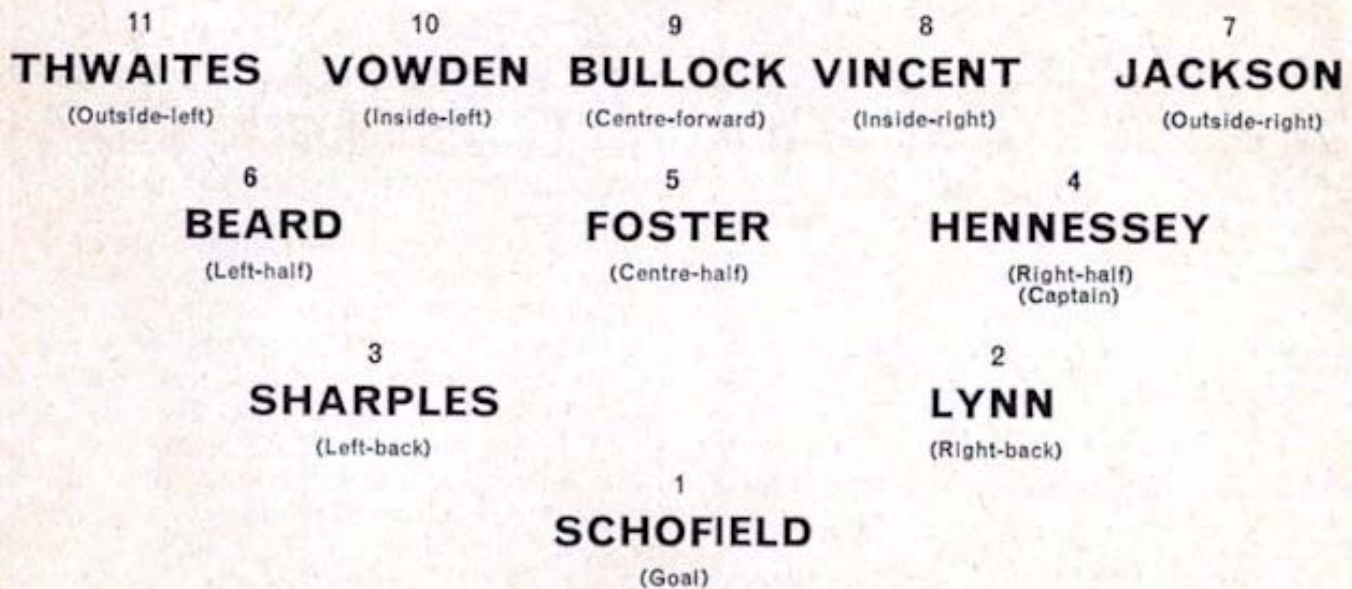

CHELSEA

Colours—Shirts: Royal Blue. Shorts: Royal Blue. Stockings: White.

Referee:
Mr. J. A. CATTLIN
(Rochdale)

Linesmen:
Mr. R. F. PRITCHARD
(Salisbury)
(Red Flag)
Mr. D. A. BURLINGHAM
(Thetford)
(Yellow Flag)

BIRMINGHAM CITY

Colours—Shirts: Royal Blue, White Facings. Shorts: White. Stockings: White with Blue Tops.
Playing today in Red Shirts.