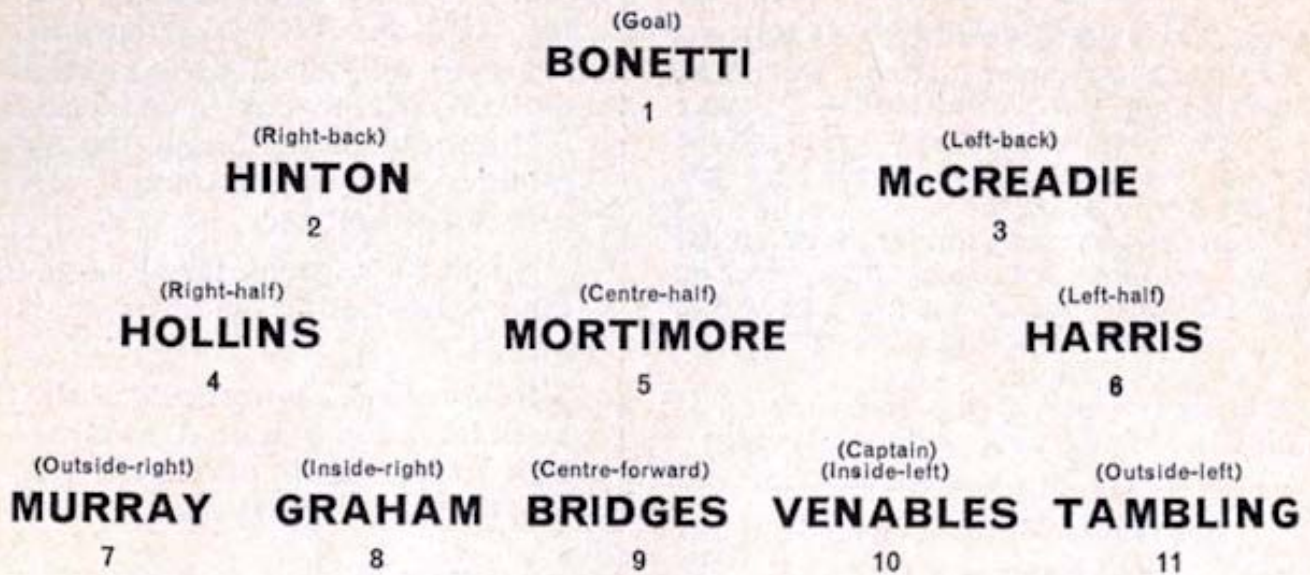

CHELSEA

Colours—Shirts: Royal Blue. Shorts: Royal Blue. Stockings: White.

Referee:
Mr. J. A. CATTLIN
(Rochdale)

Linesmen:
Mr. R. F. PRITCHARD
(Salisbury)
(Red Flag)
Mr. D. A. BURLINGHAM
(Thetford)
(Yellow Flag)

BIRMINGHAM CITY

Colours—Shirts: Royal Blue, White Facings. Shorts: White. Stockings: White with Blue Tops.
Playing today in Red Shirts.