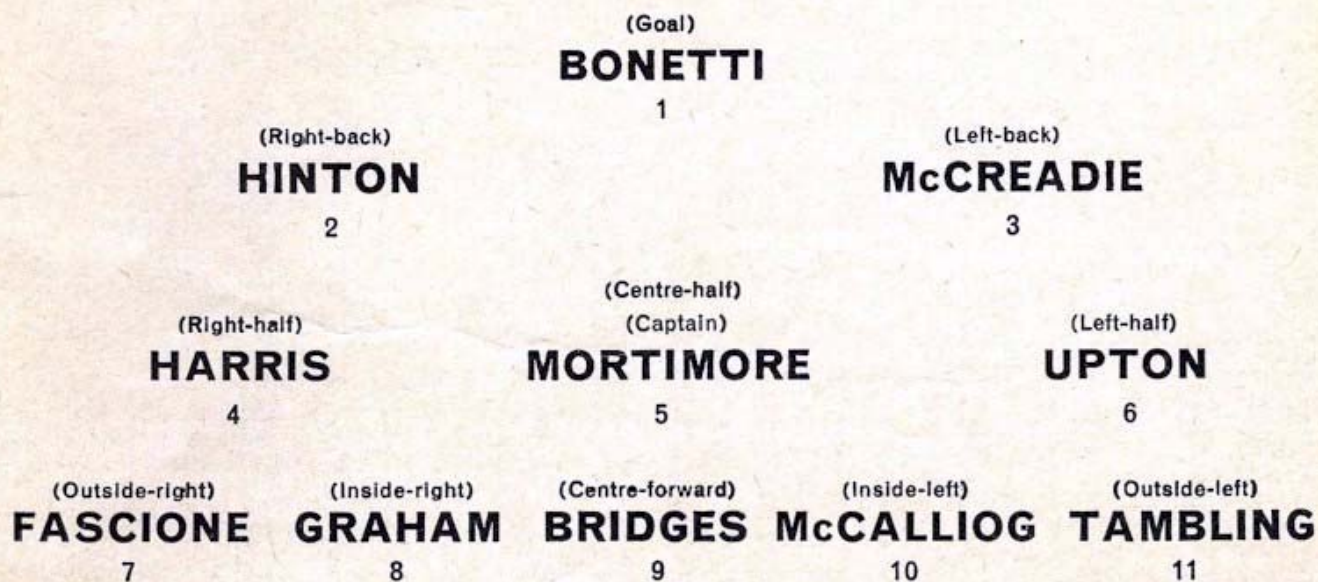

CHELSEA

Colours—Shirts: Royal Blue. Shorts: Royal Blue. Stockings: White.

Referee:
Mr. L. CALLAGHAN
(Merthyr Tydfil)

Linesmen:
Mr. J. CARTER
(Ilford)
(Red Flag)

Mr. A. F. MASON
(Swindon)
(Yellow Flag)

ASTON VILLA

Colours—Shirts: Claret and Light Blue. Shorts: White. Stockings: Claret with Blue Tops.