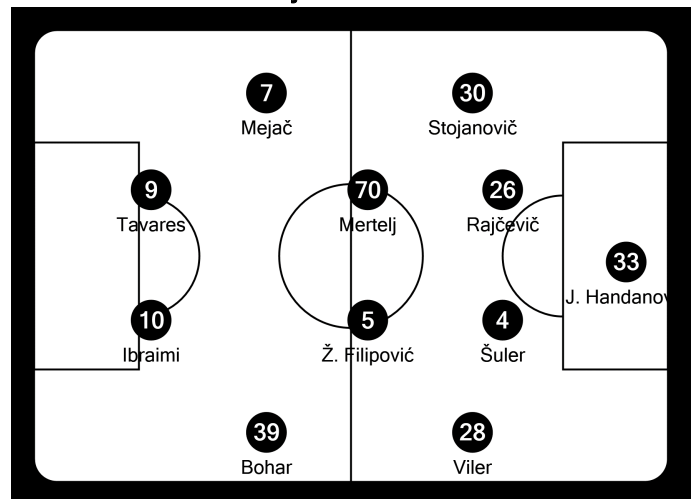

Tactical lineups

Matchday 3 - Tuesday 21 October 2014

Group G - Stamford Bridge - London

Chelsea FC

- 1 Petr Čech (GK)
- 2 Branislav Ivanović
- 3 Filipe Luís
- 4 Cesc Fàbregas
- 5 Kurt Zouma
- 8 Oscar
- 10 Eden Hazard
- 18 Loïc Rémy
- 21 Nemanja Matić
- 22 Willian
- (C) 26 John Terry

Rob Van de Ven (NED)

UEFA delegate:

Jaroslav Dudl (CZE)

Weather Conditions: Cloudy Night / Temperature: 9°C / Humidity: 56%

NK Maribor

- 33 Jasmin Handanovič (GK)
- 4 Marko Šuler
- 5 Željko Filipović
- 7 Aleš Mejač
- (C) 9 Tavares
- 10(*) Agim Ibraimi
- 26 Aleksander Rajčević
- 28 Mitja Viler
- 30 Petar Stojanovič
- 39 Damjan Bohar
- 70 Aleš Mertelj